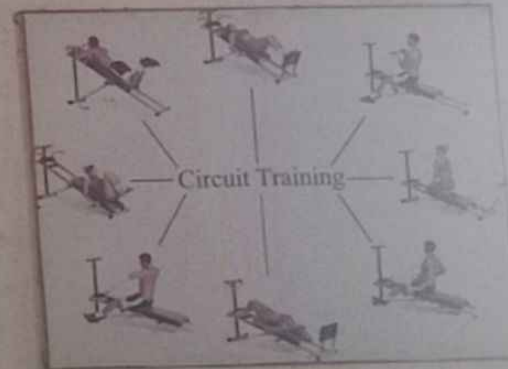

Latitude: 19.240262
Longitude: 73.166472
Elevation: 31.05±3 m
Accuracy: 34.2 m
Time: 03-18-2021 15:06
Note: Gymkhana Room

Powered by NoteCam