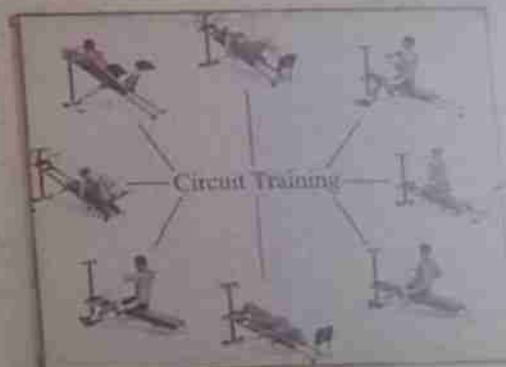

Latitude: 19.240262
Longitude: 73.166472
Elevation: 31.05±3 m
Accuracy: 34.2 m
Time: 03-18-2021 15:06
Note: Gymkhana Room

Powered by NoteCam